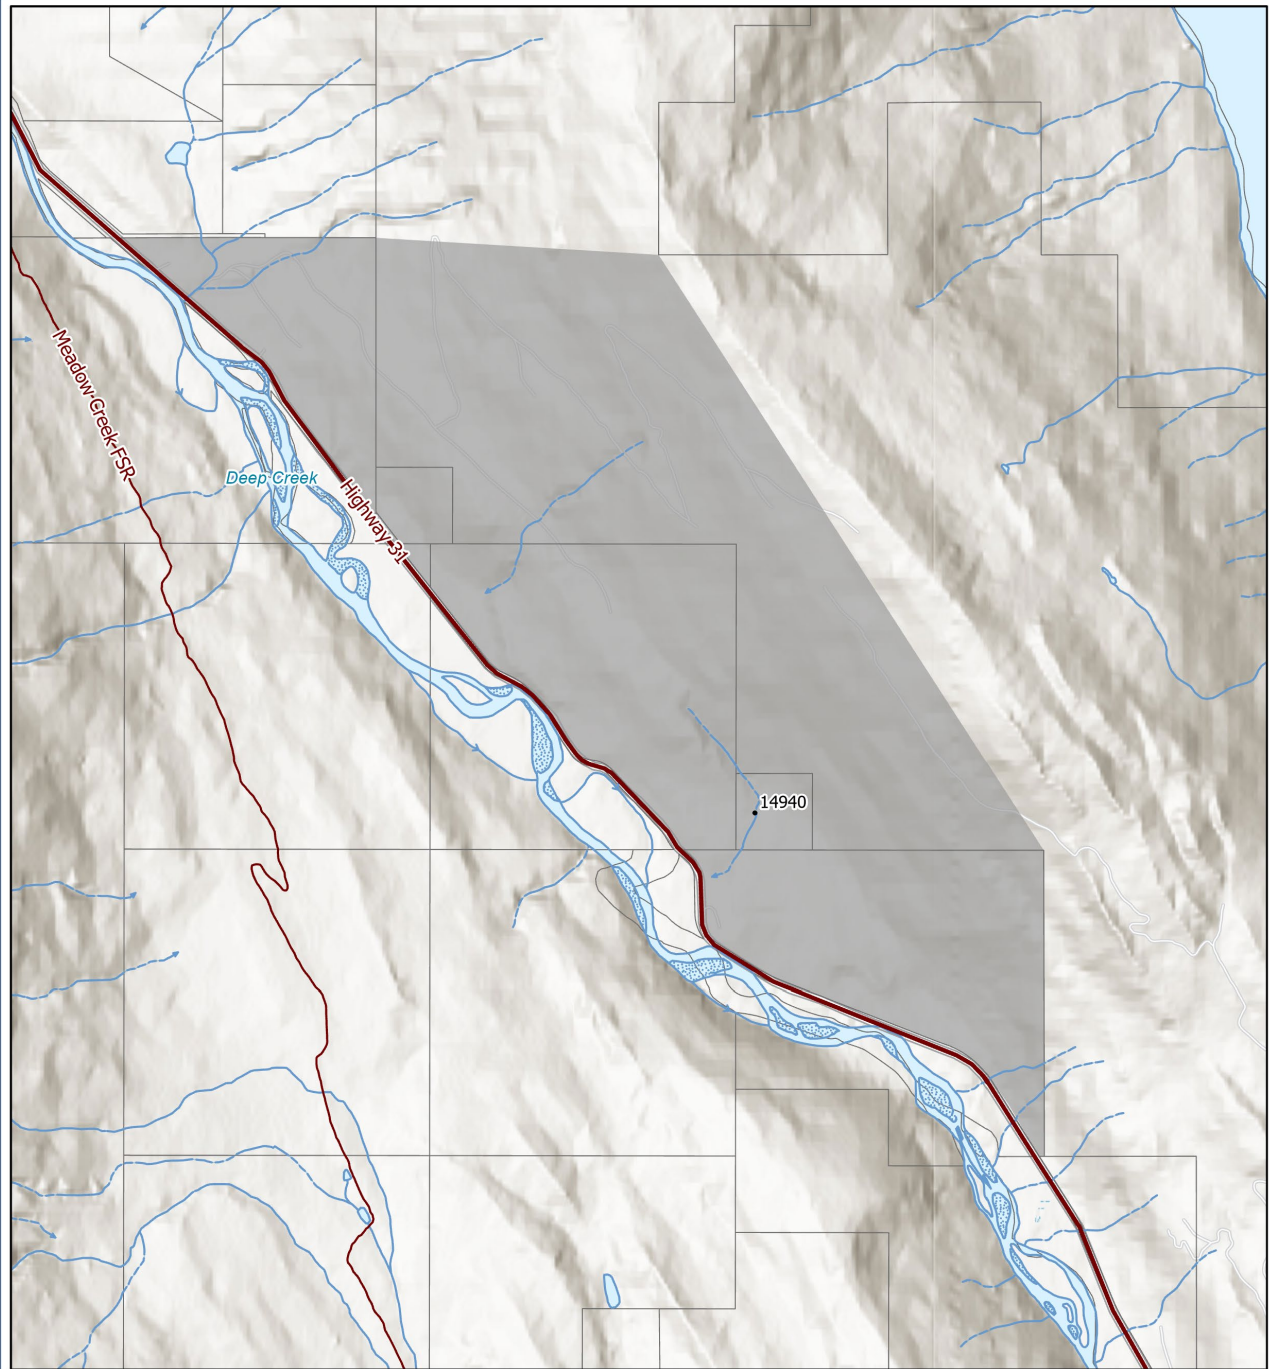

**REGIONAL DISTRICT OF
CENTRAL KOOTENAY
EMERGENCY
OPERATIONS CENTRE**

EOC Phone: 250-352-7701 or 1-866-522-7701
Current Emergency Information:
rdck.ca/EOCinfo
Register to receive emergency notifications:
rdck.ca/notifications
To report a flood, landslide, spill or other hazards:
1-800-663-3456

Howser Ridge 3 Evacuation Alert Rescind

- Evacuation Alert Rescind Area
- Road
- Highway
- Addresses
- Legal Parcels

Map Scale: 1:32,000

The mapping information shown are approximate representations and should only be used for reference purposes. The Regional District of Central Kootenay is not responsible for any errors or omissions on this map.